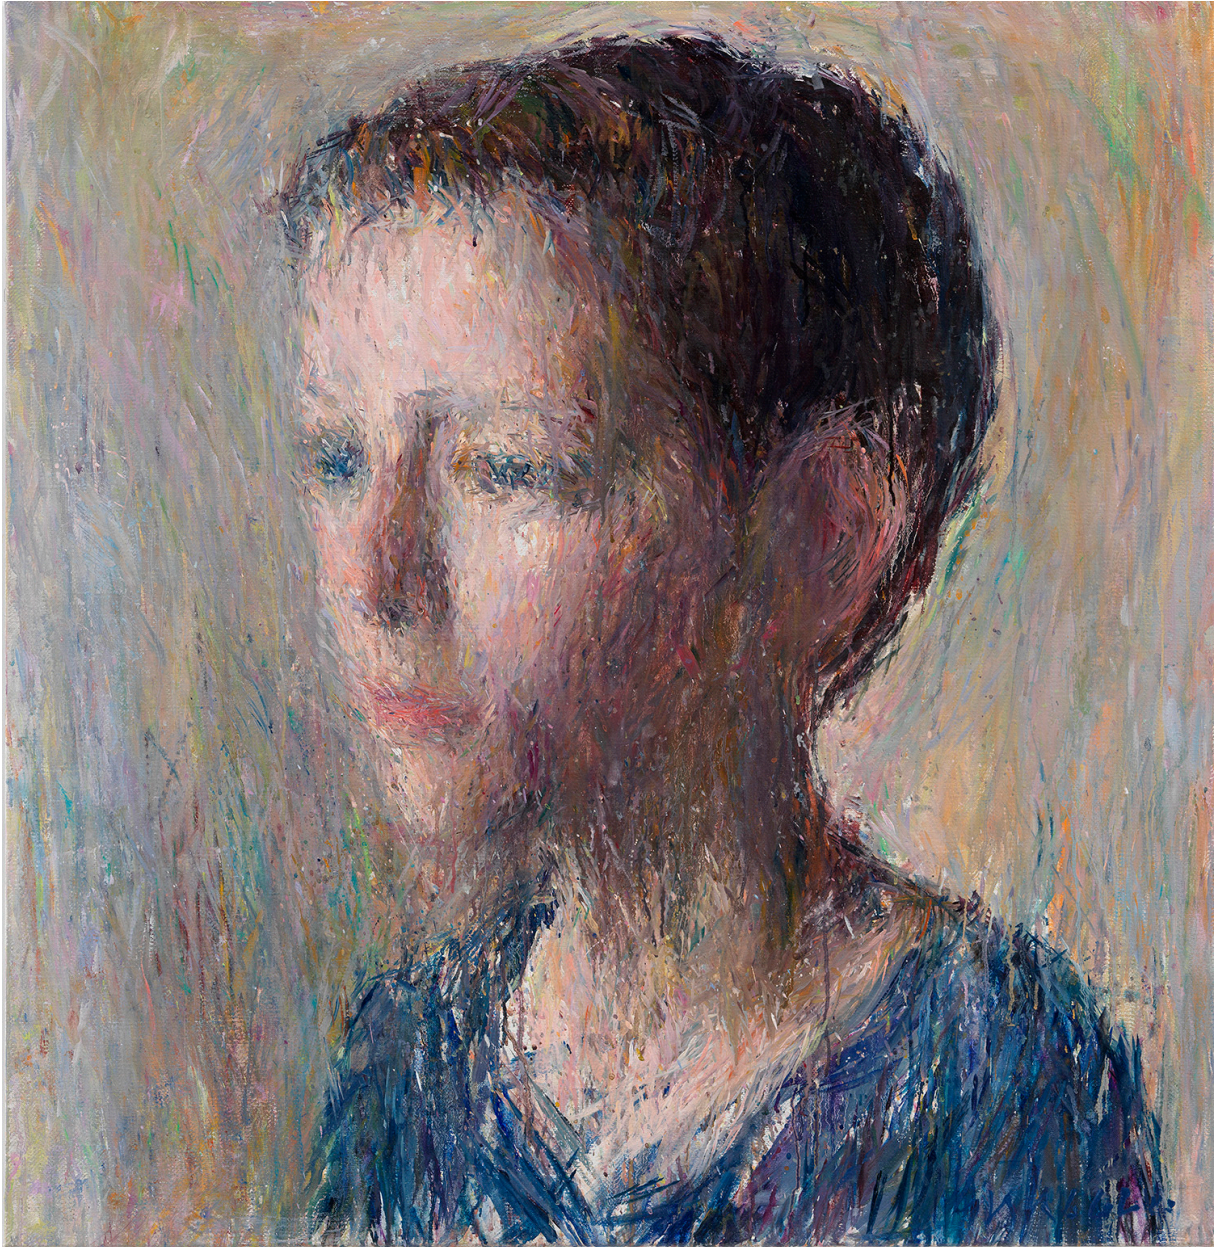

LITVAK
CONTEMPORARY

Daniel Enkaoua, Liel regardant Á l'extérieur, 2017
Oil on canvas, 103.2 x 99.7 cm (40 5/8 x 39 1/4 in.)
CDAENo87