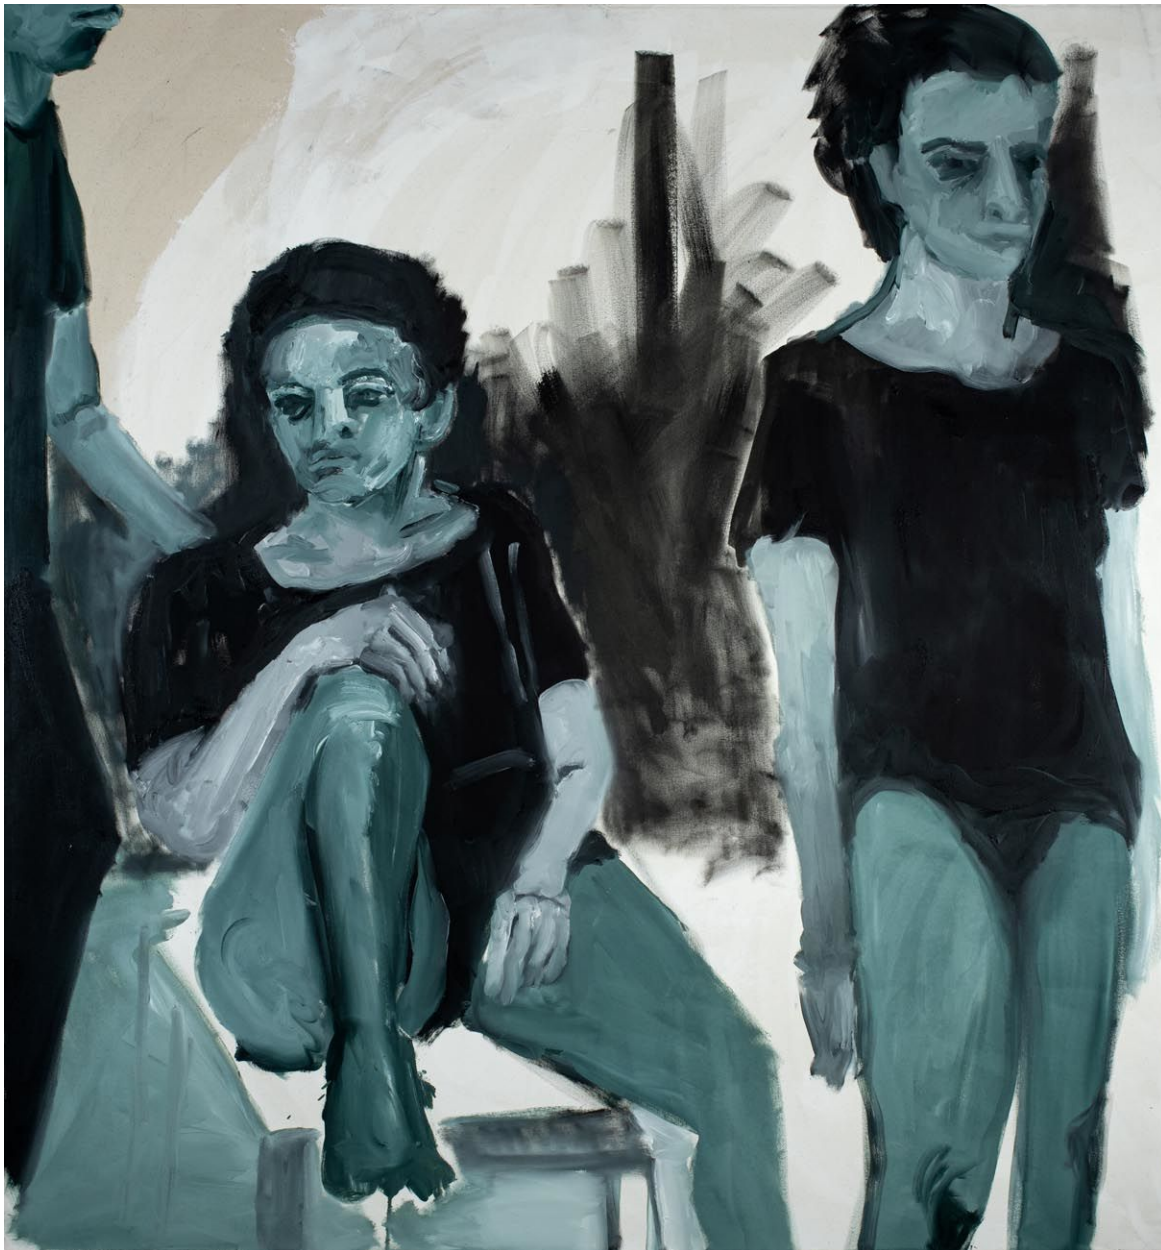

LITVAK
CONTEMPORARY

Sara Benninga, *Watchers*, 2021
Oil on canvas, 150 x 140 cm (59 x 55 in.)
CSABE015