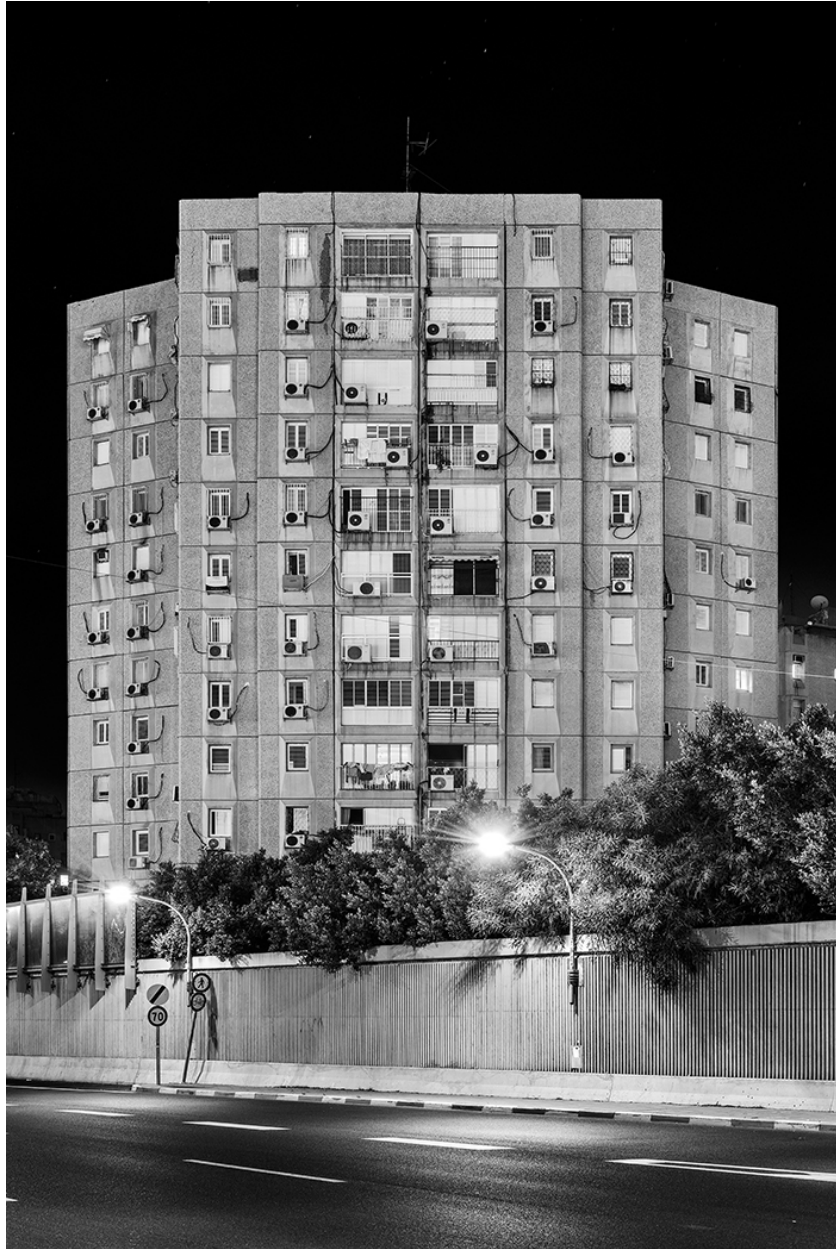

LITVAK  
CONTEMPORARY

Eli Singalovski, Holon 3, 2015  
Archival Pigment Print, 150 x 100 cm (59 x 39 1/4 in.)  
CELS1001