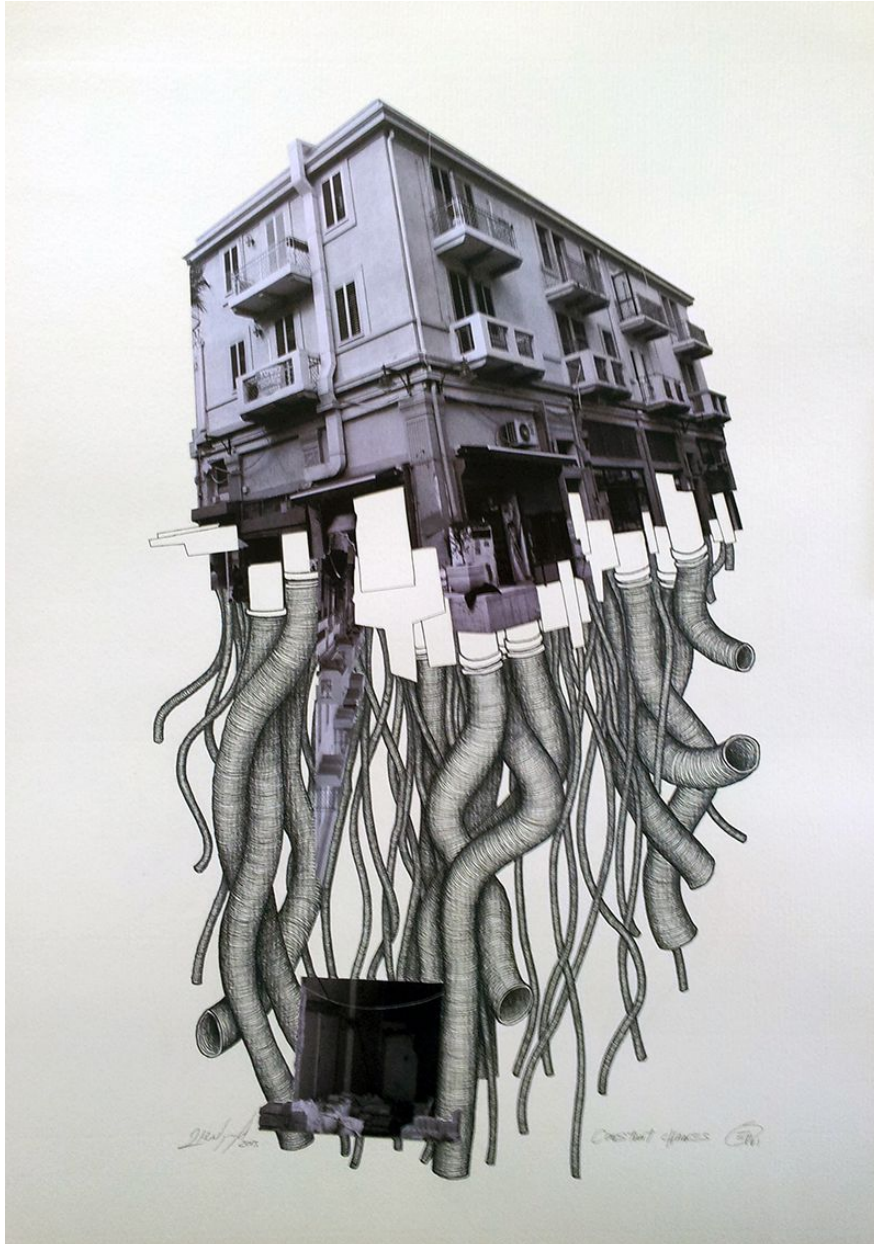

LITVAK
CONTEMPORARY

Amir Tomashov, Constant Changes 1, 2013
Graphite on bookbinding, 60 x 40 cm (23 1/2 x 15 5/8 in.)
CAMTOo16