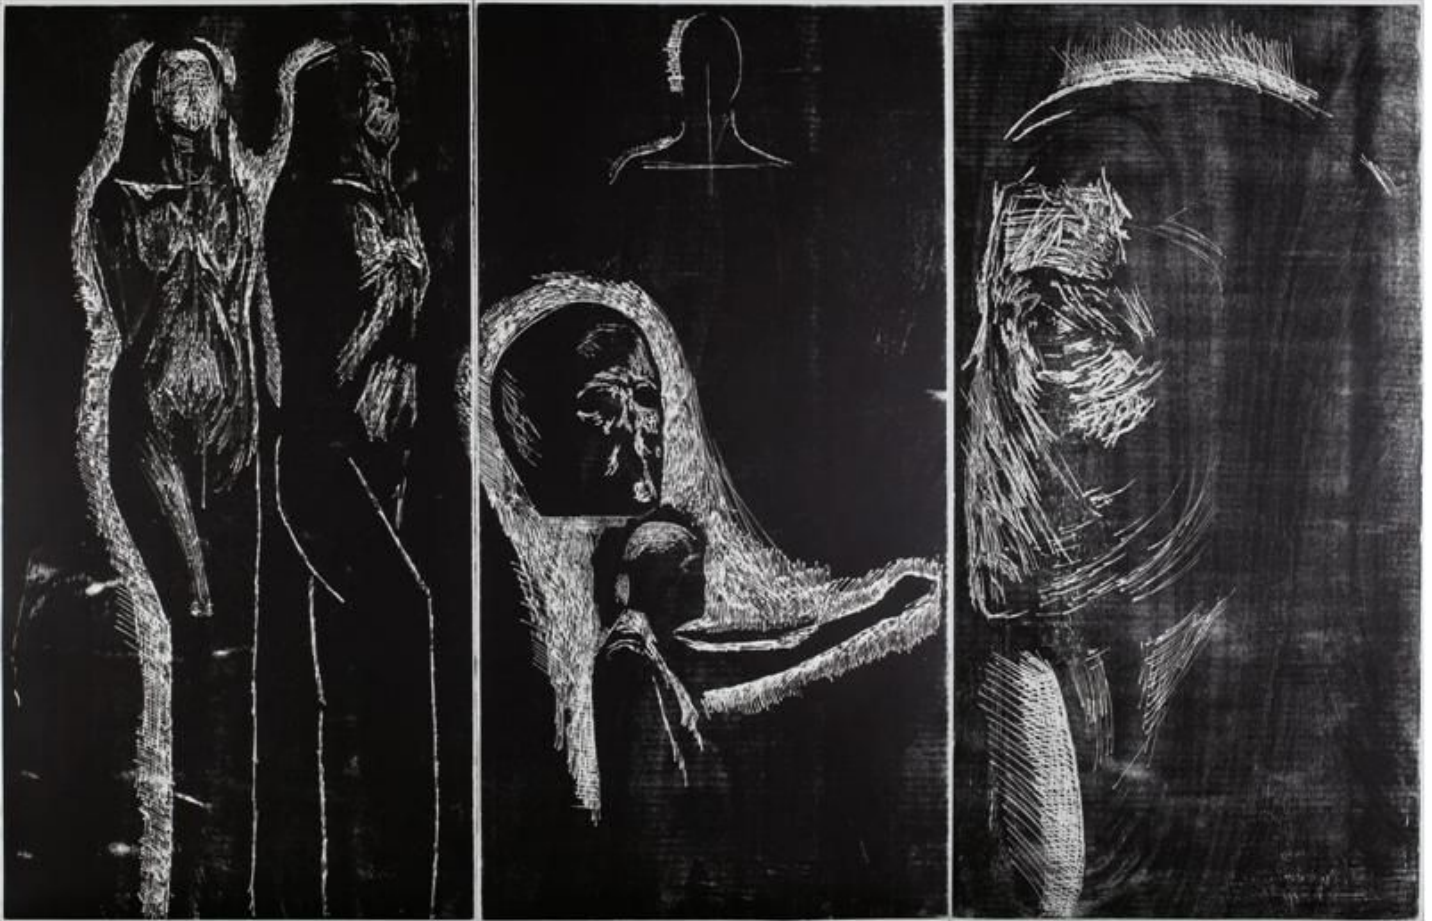

LITVAK
CONTEMPORARY

Ofer Lellouche, Atelier, 2012
Mixed media on paper, 240 x 360 cm (94 7/16 x 141 11/16 in.)
COFLE007